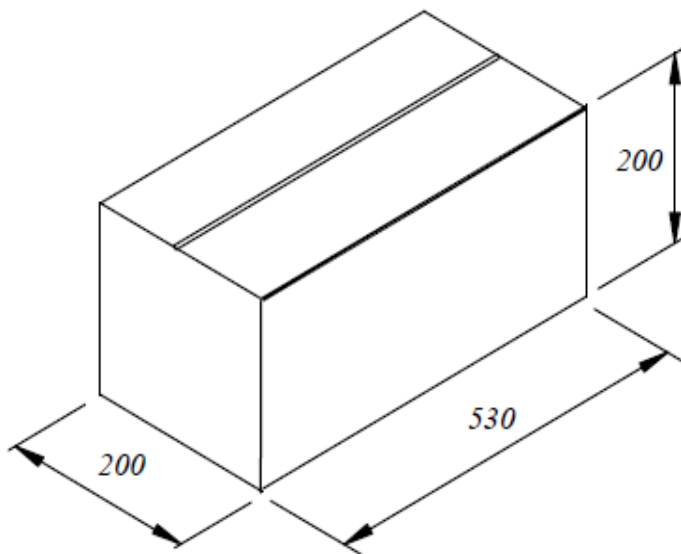

Packaging Information

TEARING OFF FORCE

■ CARRIER TAPE REELS (mm)

MATERIAL: PLASTIC

■ DIMENSIONS OF CARRIER TAPE (mm)

	A	B	C	D	N	E	F	W	P0	P1	P2	t
DIM.	178	13	8.4	12.5	75	1.75	3.5	8.0	4.0	4.0	2.0	0.3
TOL.	±2.0	±0.8	+1.5 / -0	+1.5 / -0	±2.0	±0.10	±0.10	±0.20	±0.10	±0.10	±0.10	±0.05

UNIT : mm

- CONSTRUCTION:
THE CASE CONTAINS 5-8mm WIDE CARRIER TAPES.
QTY : 2,000 / REEL

TOTAL Q'TY : 60,000 PCS