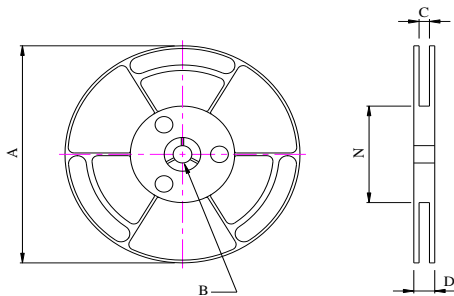

Packaging Information

TEARING OFF FORCE

■ CARRIER TAPE REELS (mm)

MATERIAL: PLASTIC

■ DIMENSIONS OF CARRIER TAPE (mm)

	A	B	C	D	N	E	F	W	P0	P1	P2	t
DIM.	178	13	8.4	12.5	75	1.75	3.5	8.0	4.0	4.0	2.0	0.3
TOL.	±2.0	±0.8	+1.5 / -0	+1.5 / -0	±2.0	±0.10	±0.10	±0.20	±0.10	±0.10	±0.10	±0.05

UNIT : mm

- CONSTRUCTION:
THE CASE CONTAINS 5-8mm WIDE CARRIER TAPES.
QTY : 2,000 / REEL

TOTAL Q'TY : 60,000 PCS