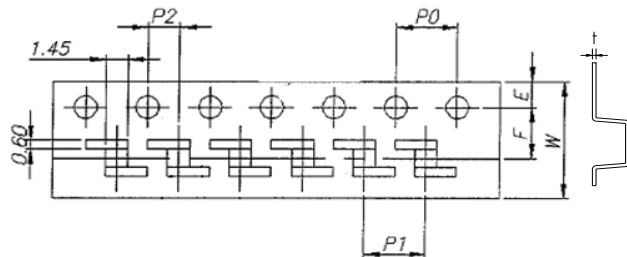

Packaging Information

TEARING OFF FORCE

■ CARRIER TAPE REELS (mm)

MATERIAL: PLASTIC

■ DIMENSIONS OF CARRIER TAPE (mm)

	A	B	C	D	N	E	F	W	P0	P1	P2	t
DIM.	178	13	8.4	12.5	75	1.75	3.5	8.0	4.0	4.0	2.0	0.3
TOL.	±2.0	±0.8	+1.5 / -0	+1.5 / -0	±2.0	±0.10	±0.10	±0.20	±0.10	±0.10	±0.10	±0.05

UNIT : mm

- CONSTRUCTION:
THE CASE CONTAINS 5-8mm WIDE CARRIER TAPES.
QTY : 2,000 / REEL

TOTAL Q'TY : 60,000 PCS