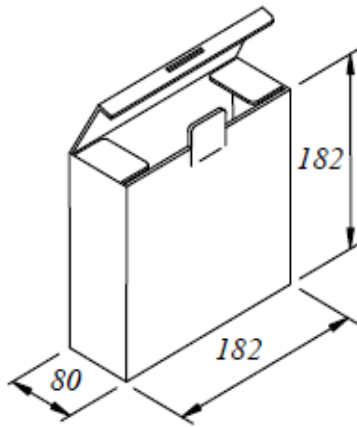

Packaging Information

TEARING OFF FORCE

■ CARRIER TAPE REELS (mm)

MATERIAL: PLASTIC

■ DIMENSIONS OF CARRIER TAPE (mm)

	A	B	C	D	N	E	F	W	P0	P1	P2	t
DIM.	178	13	8.4	12.5	75	1.75	3.5	8.0	4.0	4.0	2.0	0.3
TOL.	±2.0	±0.8	+1.5 / -0	+1.5 / -0	±2.0	±0.10	±0.10	±0.20	±0.10	±0.10	±0.10	±0.05

UNIT : mm

- CONSTRUCTION:
THE CASE CONTAINS 5-8mm WIDE CARRIER TAPES.
QTY : 2,000 / REEL

TOTAL Q'TY : 60,000 PCS