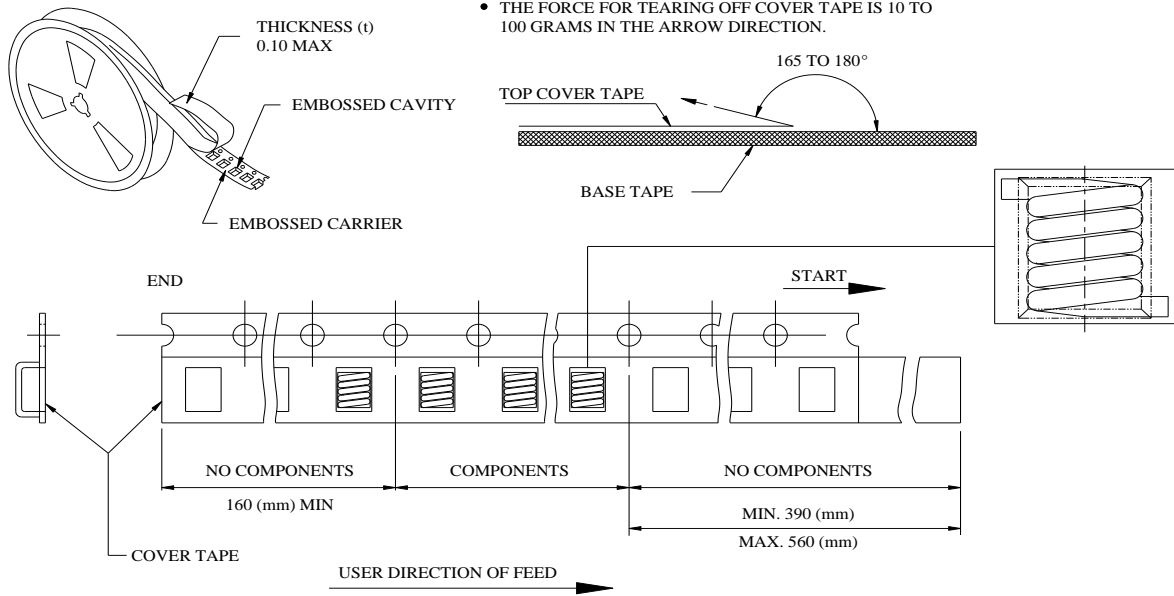

Packaging Information

TEARING OFF FORCE

■ CARRIER TAPE REELS (mm)

MATERIAL: PLASTIC

■ DIMENSIONS OF CARRIER TAPE (mm)

	A	B	C	D	N	E	F	W	P0	P1	P2	t
DIM.	178	13	8.4	12.5	75	1.75	3.5	8.0	4.0	4.0	2.0	0.3
TOL.	±2.0	±0.8	+1.5 / -0	+1.5 / -0	±2.0	±0.10	±0.10	±0.20	±0.10	±0.10	±0.10	±0.05

UNIT : mm

- CONSTRUCTION:
THE CASE CONTAINS 5-8mm WIDE CARRIER TAPES.
QTY : 2,000 / REEL

TOTAL Q'TY : 60,000 PCS